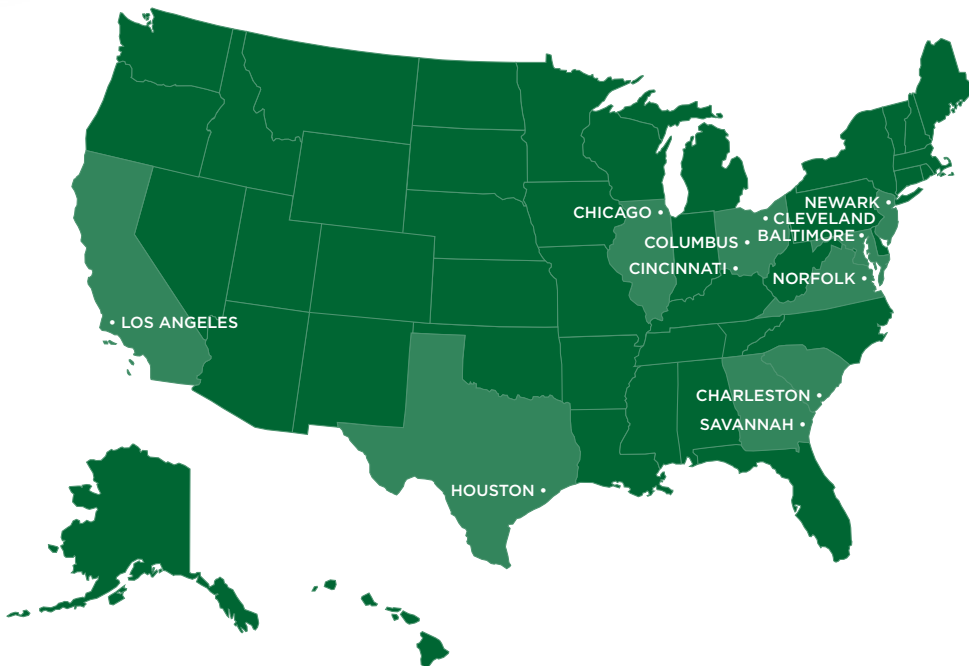

ABOUT

World Distribution Services is a leading provider of creative supply chain solutions. Our experienced team is dedicated to finding solutions that increase efficiency and value. From inventory management to solving logistics or warehousing needs, WDS is your single source supply chain service provider.

WDS WAREHOUSING NETWORK

- Norfolk
- Savannah
- Newark
- Charleston
- Cincinnati
- Columbus
- Cleveland
- Baltimore
- Los Angeles
- Houston
- Chicago

SERVICES

ASSET-BASED NATIONAL NETWORK OF WAREHOUSES

NATIONWIDE TRANSPORTATION